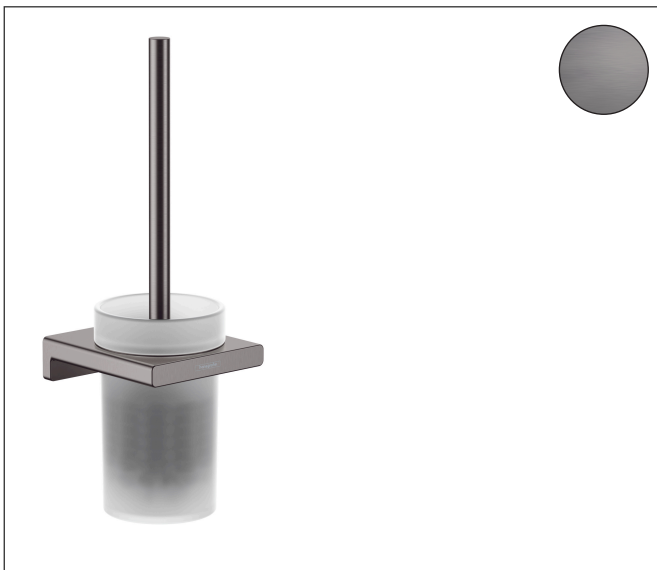

Brand hansgrohe  
 Art. Name **AddStoris Q** Toilet brush holder wall-mounted  
 Art. Nr. 41752340  
 Surface Brushed Black Chrome

reddot winner 2021

## Product picture

## Features

- wall-mounted
- material: metal, glass
- material recess: matt glass
- with removable insert
- with mounting material
- concealed fastening
- drilling distance: 26 mm
- diameter drill hole: 6 mm