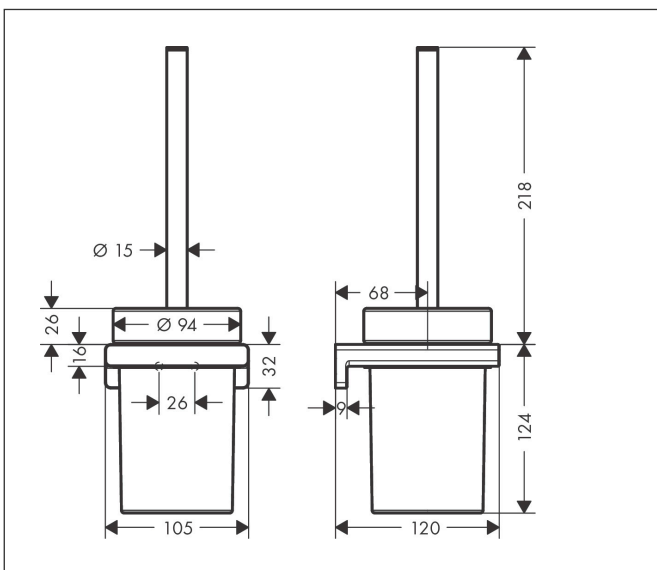

Brand hansgrohe
Art. Name **AddStoris Q** Toilet brush holder wall-mounted
Art. Nr. 41752340
Surface Brushed Black Chrome

reddot winner 2021

Product picture

Features

- wall-mounted
- material: metal, glass
- material recess: matt glass
- with removable insert
- with mounting material
- concealed fastening
- drilling distance: 26 mm
- diameter drill hole: 6 mm

Drawing

Technology